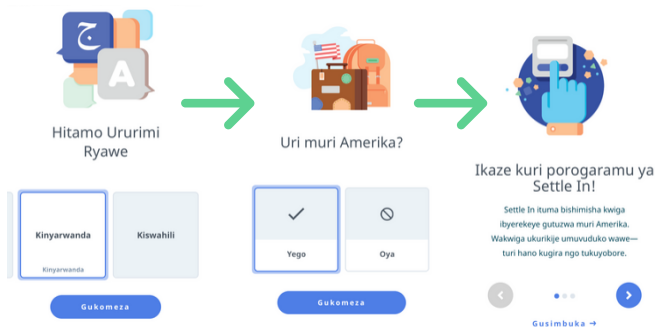

Menya ibindi byerekeye gutuza
impunzi muri Amerika.
Kurura porogaramu uyu muni!

1. **Scan** the QR code or **visit:**
corenav.org/en/settle-in/.

2. Download app from
Google Play or Apple Store.

OR

Use on your desktop by
going to this link:
<https://desktop.settlein.app/>.

3. Open app.

4. Select language and location.

5. Start learning important resettlement information today.

The contents of this palm card were developed under an agreement financed by the Bureau of Population, Refugees, and Migration, United States Department of State, but do not necessarily represent the policy of that agency and should not assume endorsement by the Federal Government.
This material is in the public domain and may be reproduced.